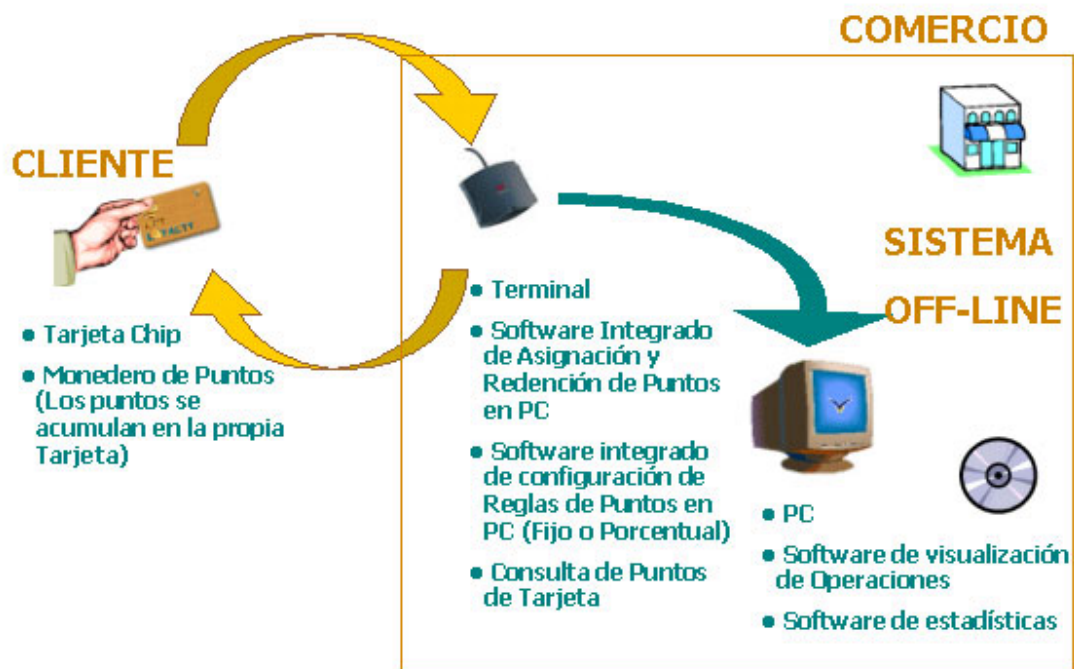

# NET LOYALTY STORE (Operativa)

This document was created with Win2PDF available at <http://www.daneprairie.com>.  
The unregistered version of Win2PDF is for evaluation or non-commercial use only.